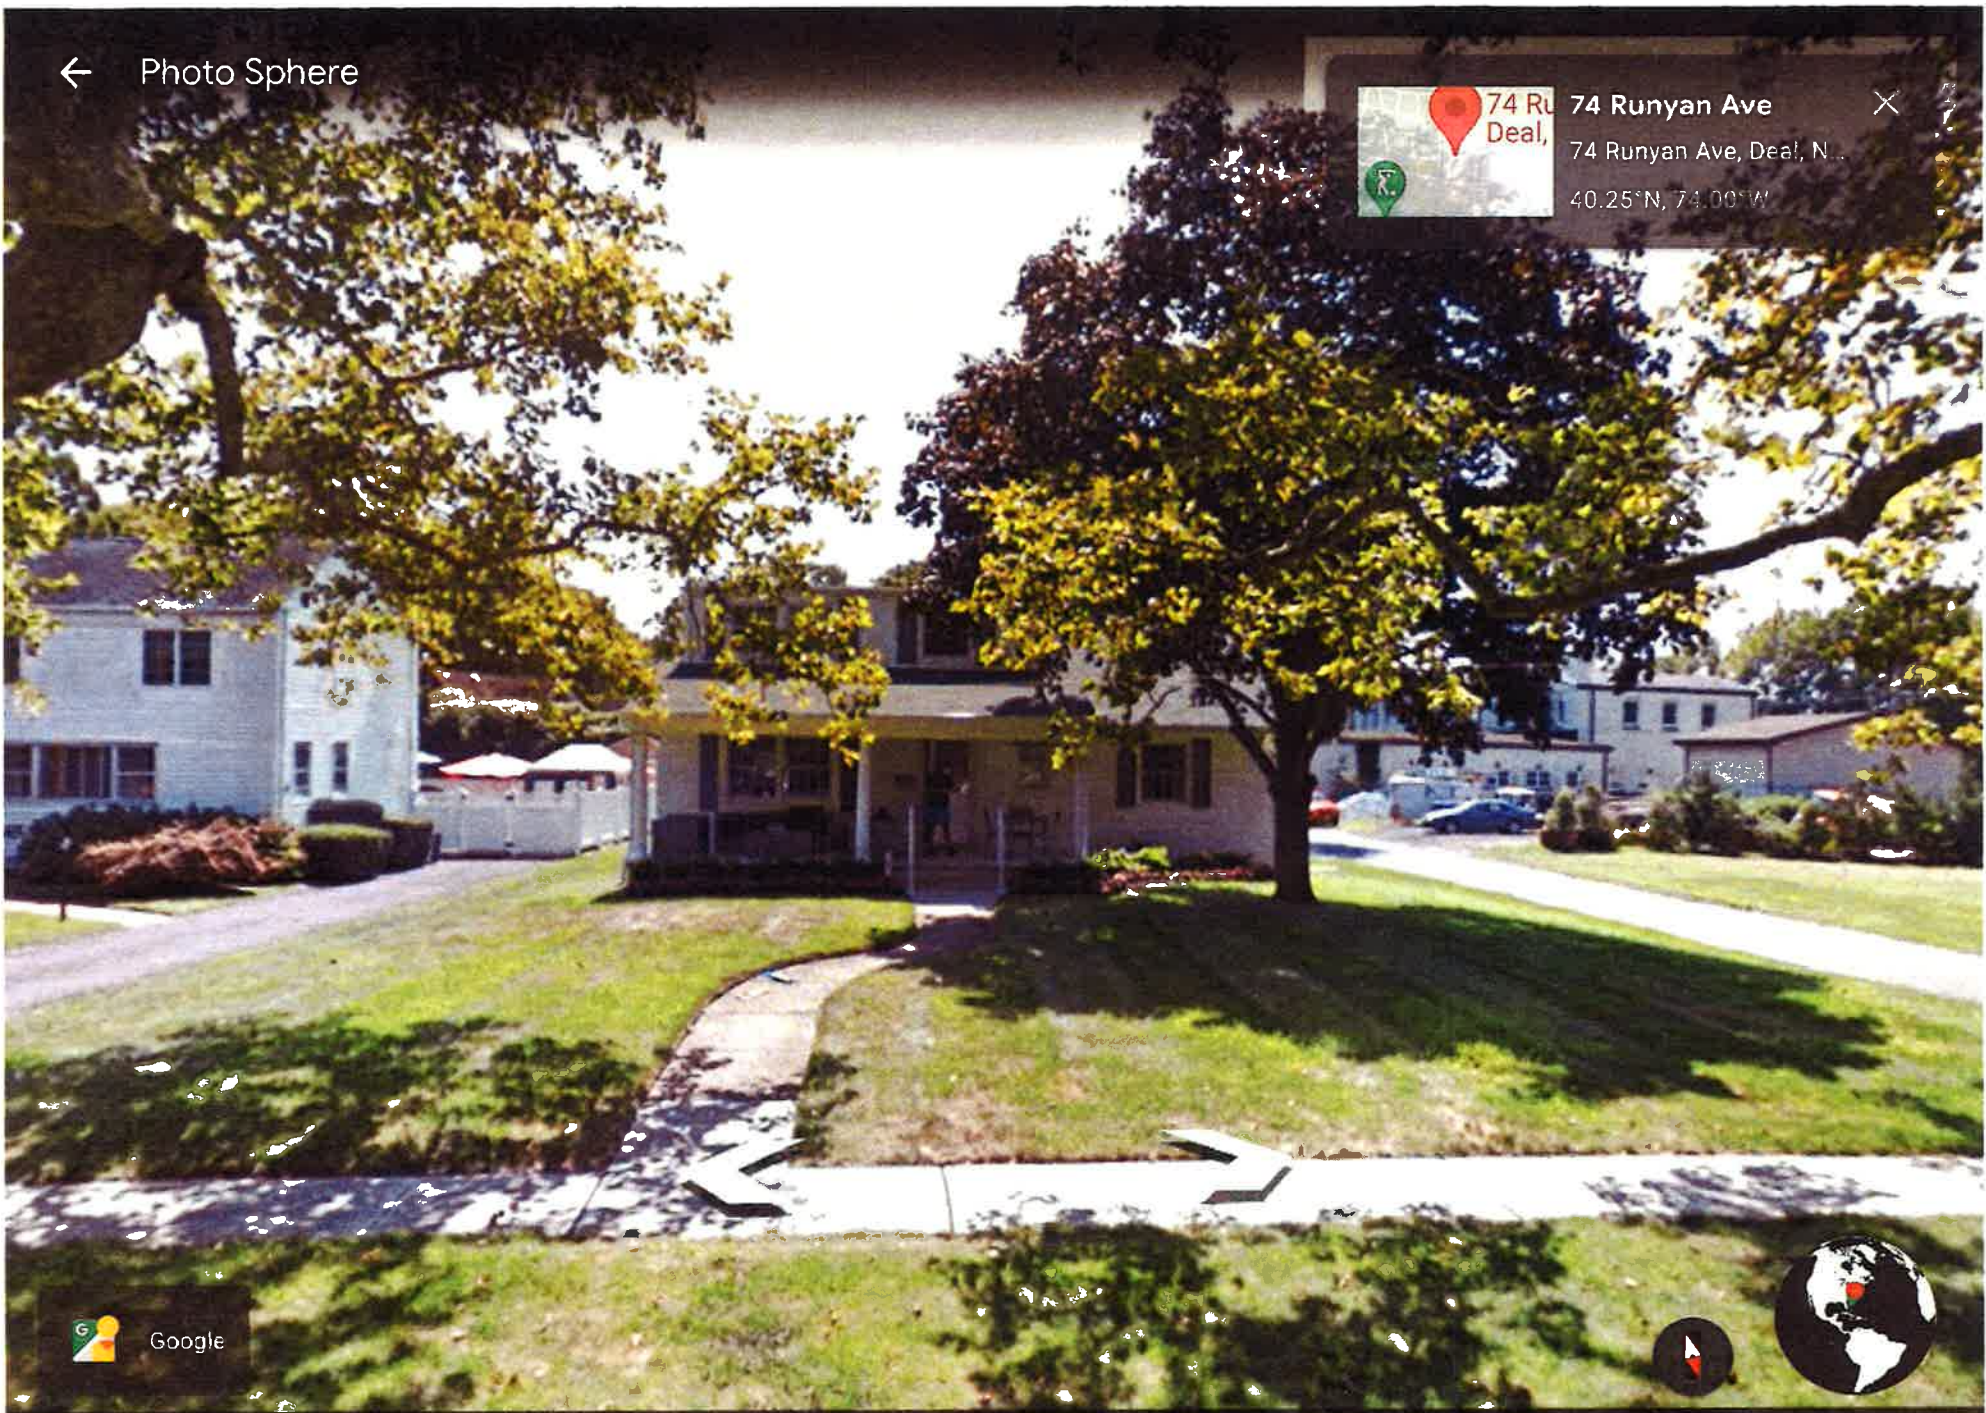

← Photo Sphere

74 Runyan Ave
74 Runyan Ave, Deal, N...
40.25°N, 74.00°W

Google Earth
© 2022 Google

Camera: 10 m